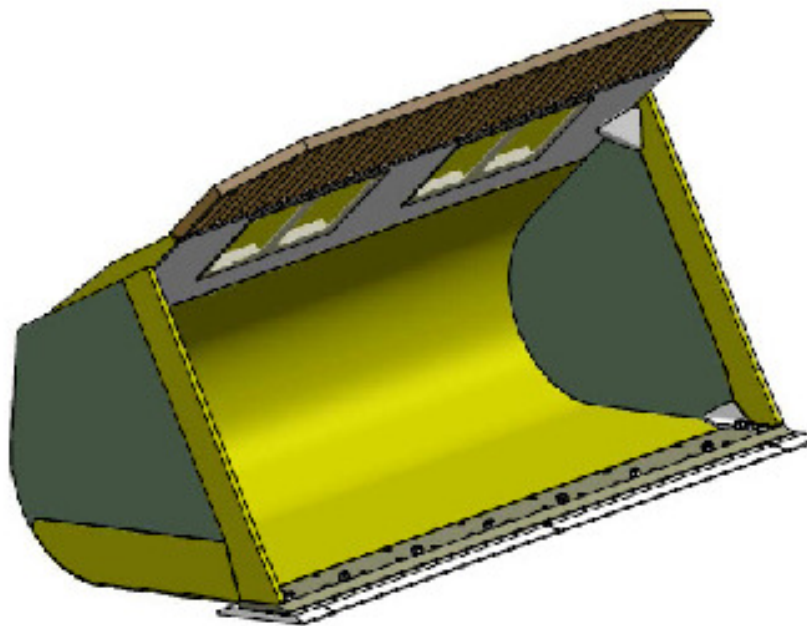

## Waste Handling Buckets

Available in models for push floor operations, truck loading, and tamping.

Options include bolt on reversible edges in steel or rubber.  
All models available with Top Clamps and in roll out designs.