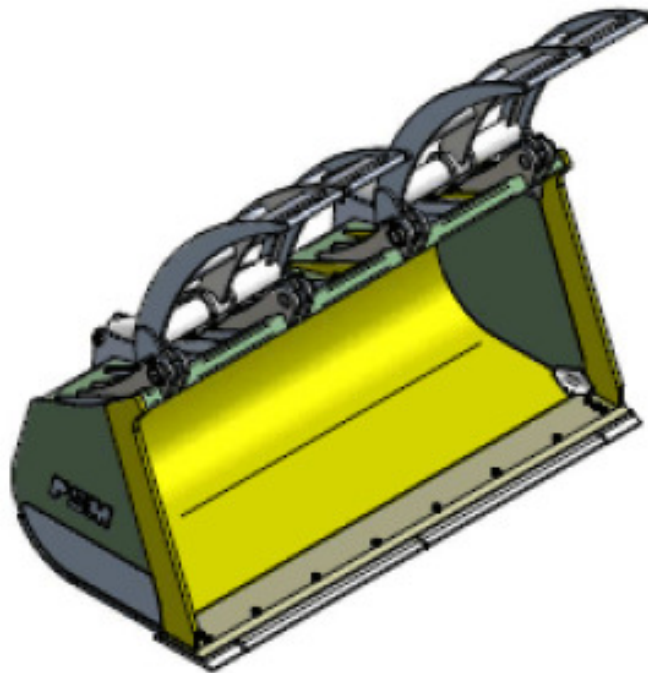

Pacific Services and Manufacturing
21307 87th AVE SE
Woodinville, WA 98072
Phone: 425-486-1232 * 800-373-3514
Fax: 425-486-0803
www.psmcorp.com
Email: info@psmcorp.com

**PSM LLC OFFERS A FULL LINE OF ATTACHMENTS FOR:
EXCAVATORS—WHEEL LOADERS—SKID STEER LOADERS—TELEHANDLERS
AND MUCH MORE**