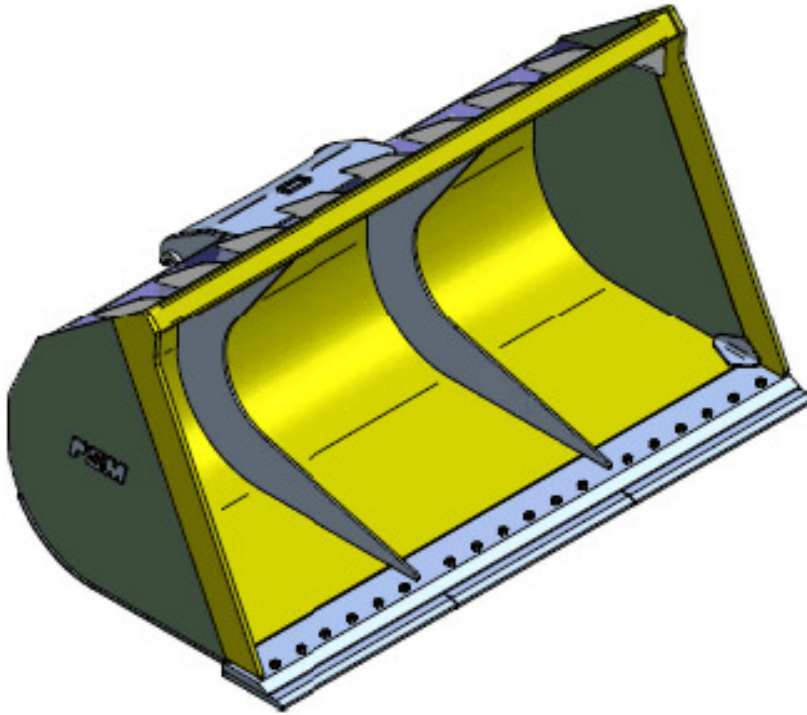

## Snow Buckets

**Tough Large and Light-PSM Snow Buckets are designed to move and load large amounts of snow. Bolt on cutting edges and added wear strips provide a dependable tough snow removal tool.**