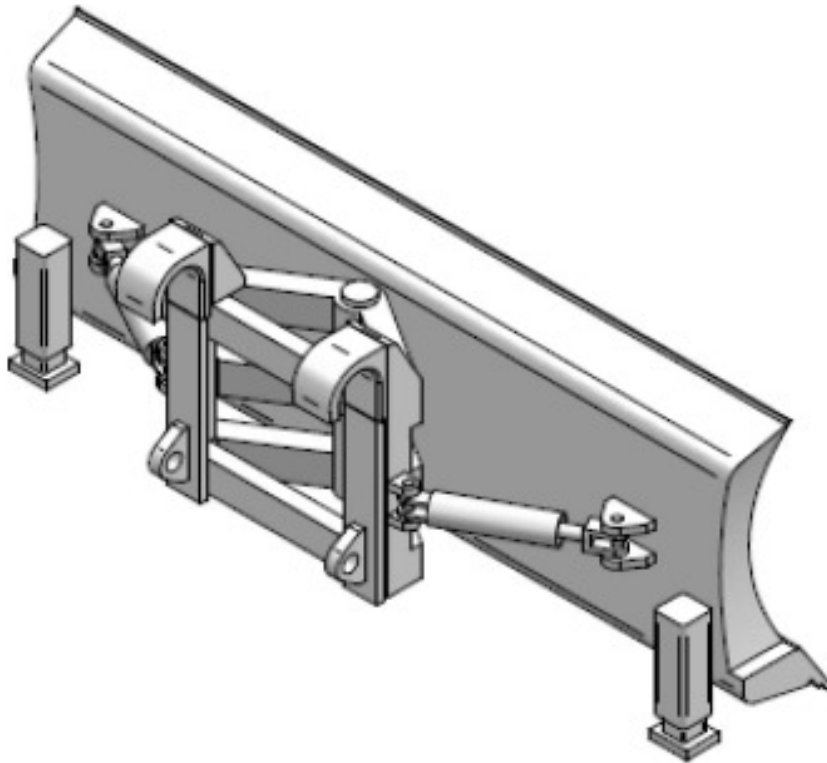

A Division of Cascade Corporation

Snow Blades

Designed for Heavy Duty use the PSM Snow Blades are available for a wide variety of Wheel Loaders.

Available with Manual or Hydraulic angle.

Options include Blade Wings, Skid Shoes, and replaceable edges.