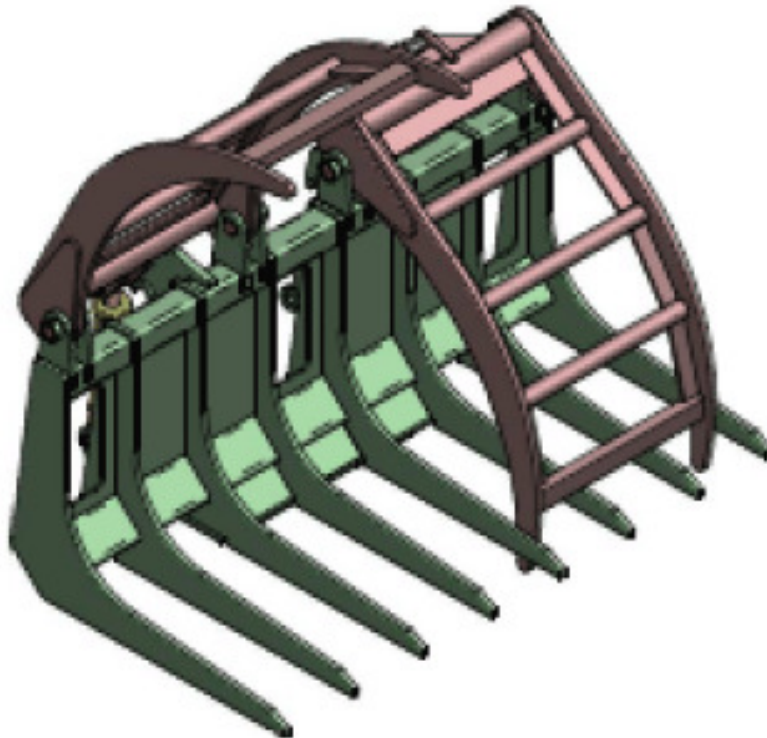

Pacific Services and Manufacturing
21307 87th AVE SE
Woodinville, WA 98072
Phone: 425-486-1232 * 800-373-3514
Fax: 425-486-0803
www.psmcorp.com
Email: info@psmcorp.com

**PSM LLC OFFERS A FULL LINE OF ATTACHMENTS FOR:
EXCAVATORS—WHEEL LOADERS—SKID STEER LOADERS—TELEHANDLERS
AND MUCH MORE**