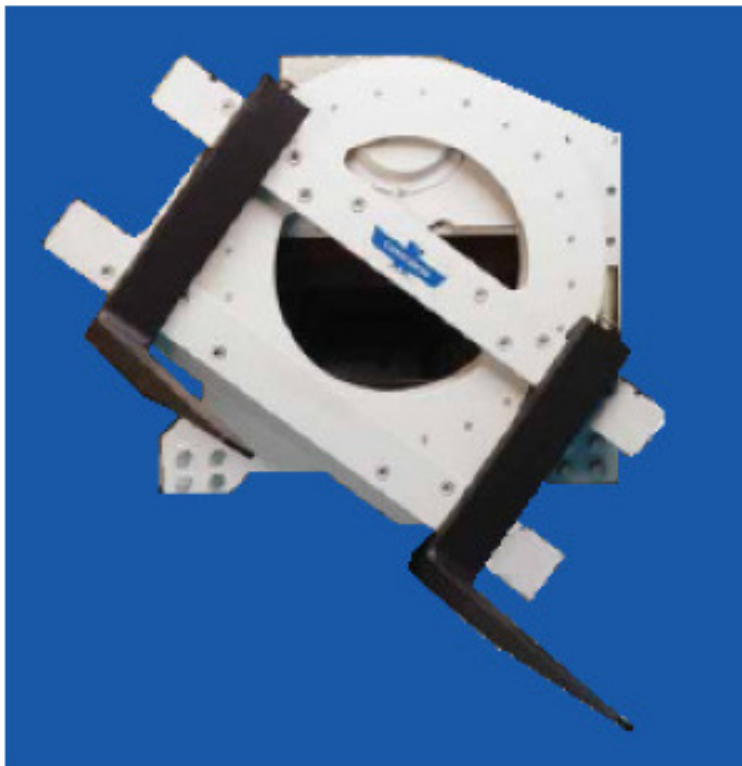

## Rotators

Rotators add 360° revolving motion, in both directions, to loader forks. Used in agriculture, construction, and manufacturing for inverting and dumping loads.

**Pacific Services and Manufacturing**  
21307 87th AVE SE  
Woodinville, WA 98072  
Phone: 425-486-1232 \* 800-373-3514  
Fax: 425-486-0803  
www.psmcorp.com  
Email: info@psmcorp.com