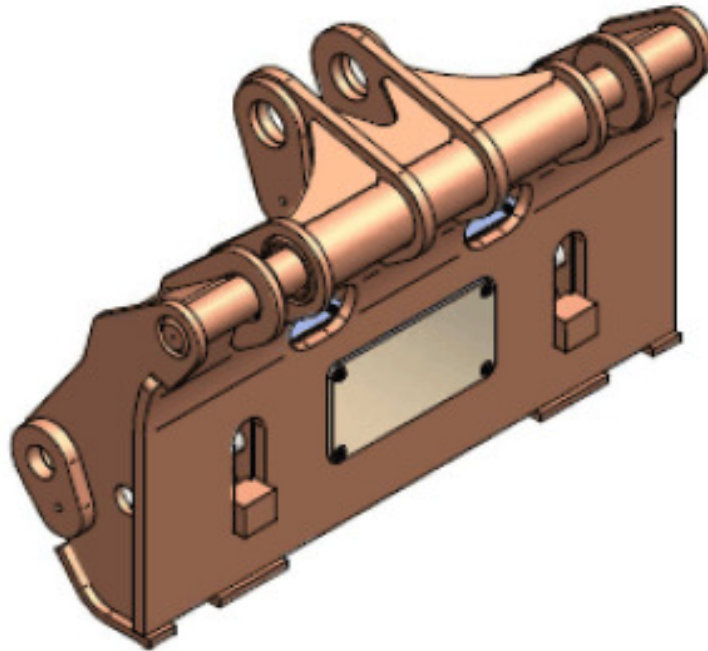

A Division of Cascade Corporation

Quick Couplers

Utilize the full potential of your loader. PSM LLC's Quick Couplers allow you to quickly change attachments in the field to get the maximum production from your machine. Hydraulically operated from the cab your operator can change from a bucket to forks and back in just minutes. High visibility design available to pick up all major OEM and AEM designs