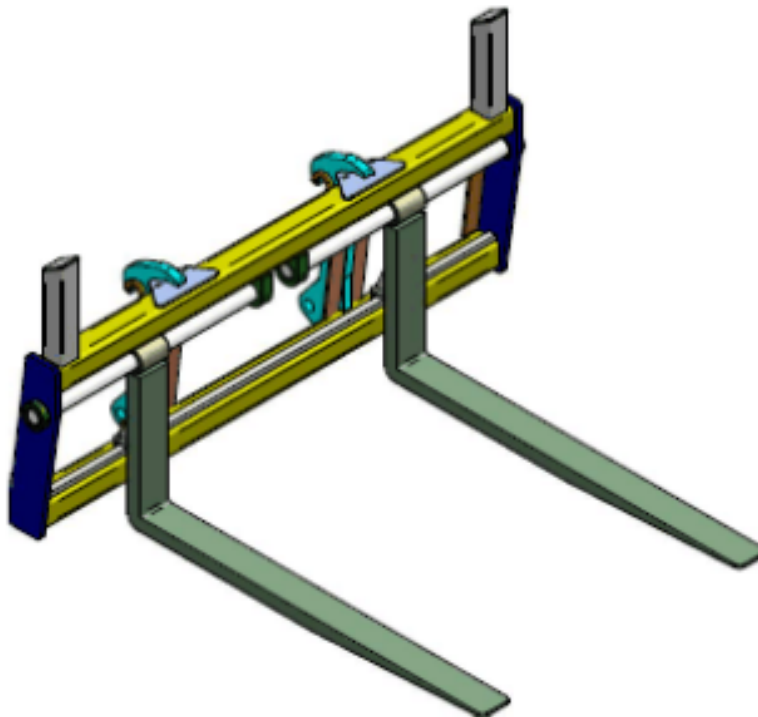

# Oil Field Forks

Designed for heavy duty use with classes for small skid steer loaders to the largest of wheel loaders with 100,000 lbs.  
Standard models offer quick delivery and custom designed units to meet your exact application.