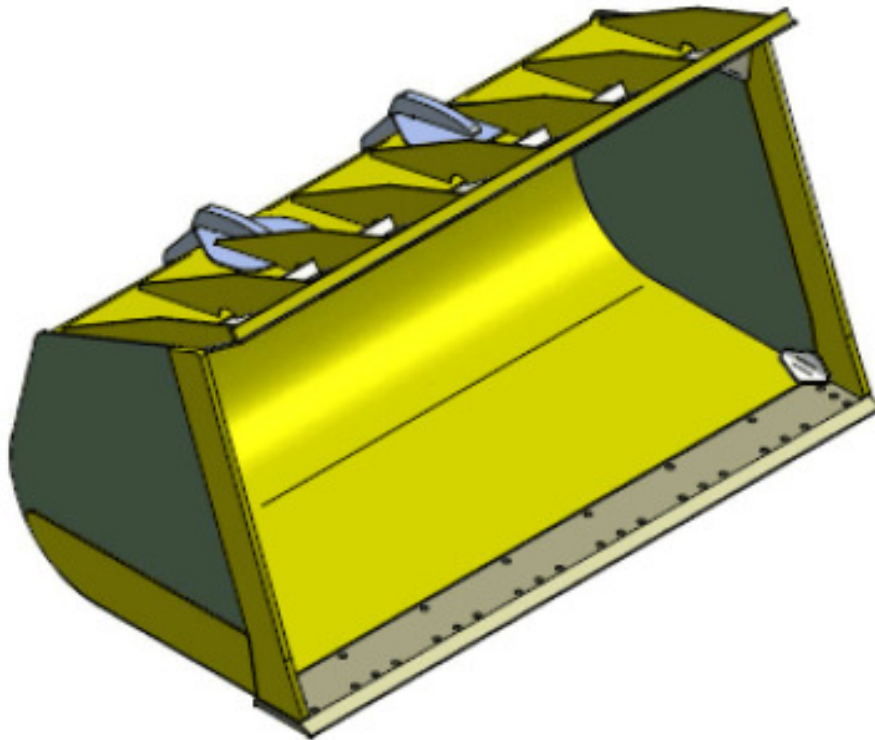

A Division of Cascade Corporation

Light Material Buckets

PSM Light Material Buckets are built durable and rugged. Designed for lighter loads each is built to maximize your loader's capabilities without jeopardizing safety or stability.