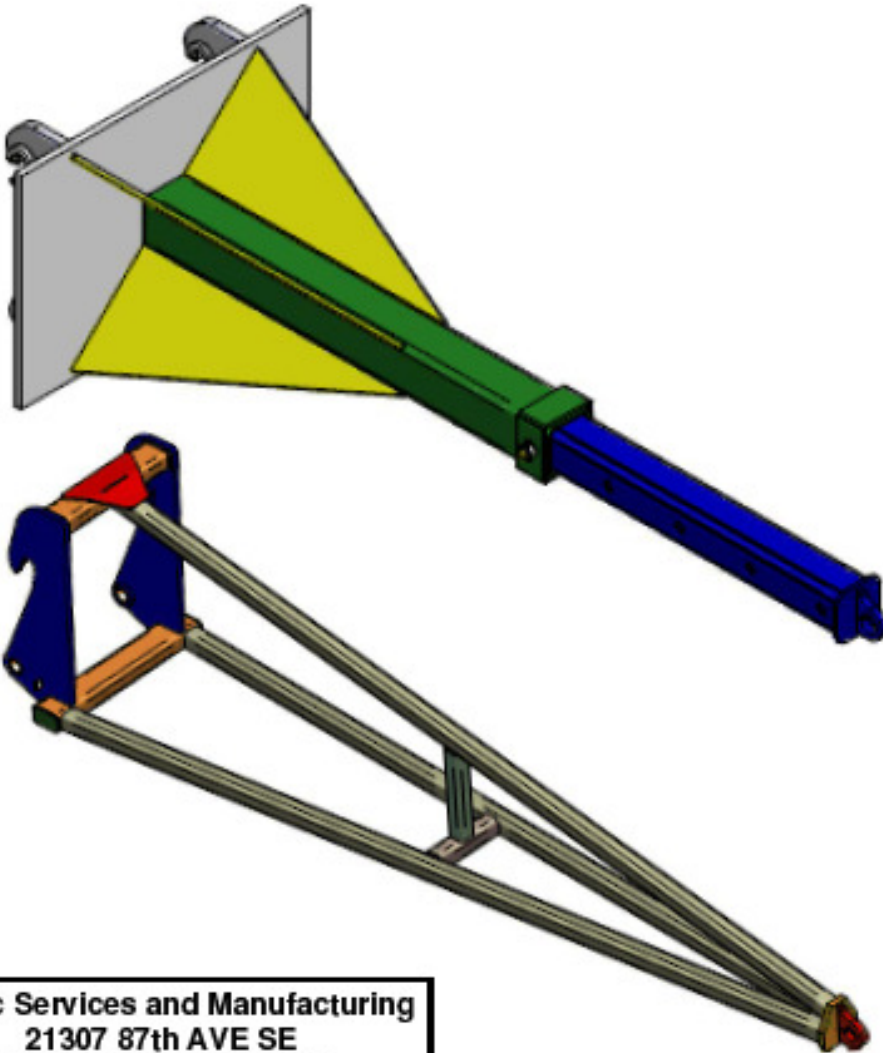

A Division of Cascade Corporation

Jib Booms

Add reach and height to your loaders capabilities.
The PSM LLC Jib Boom is available in Fixed or extendable models.
Ideal for handling those special materials. Setting pipe, steel erection,
trees, timbers, loading, and placing materials.
Available in pin on or your choice of quick couplers.