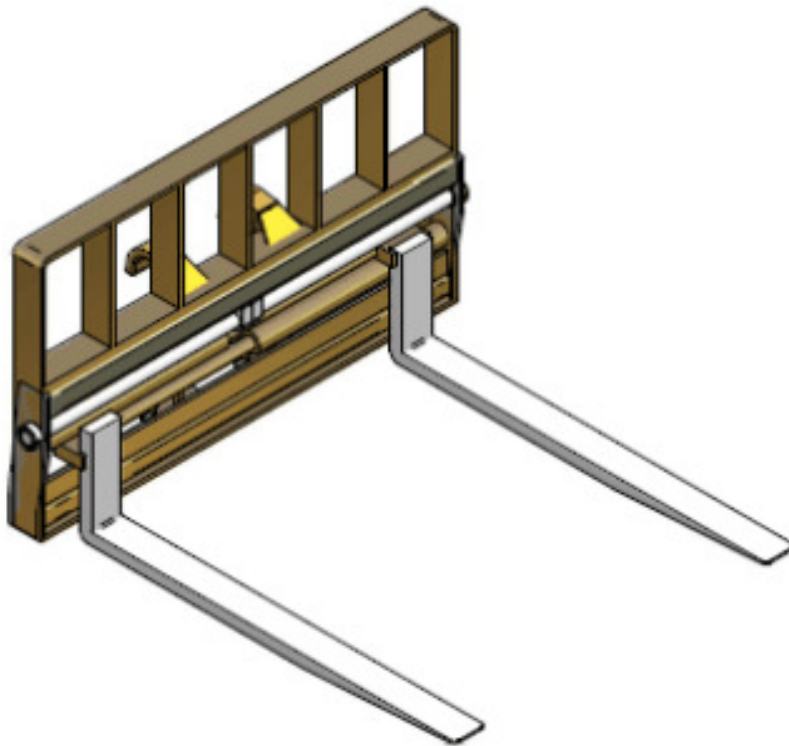

Pacific Services and Manufacturing
21307 87th AVE SE
Woodinville, WA 98072
Phone: 425-486-1232 * 800-373-3514
Fax: 425-486-0803
www.psmcorp.com
Email: info@psmcorp.com

Options Include

Top Clamps
Custom Fork Sizes

**PSM LLC OFFERS A FULL LINE OF ATTACHMENTS FOR:
EXCAVATORS—WHEEL LOADERS—SKID STEER LOADERS—TELEHANDLERS
AND MUCH MORE**