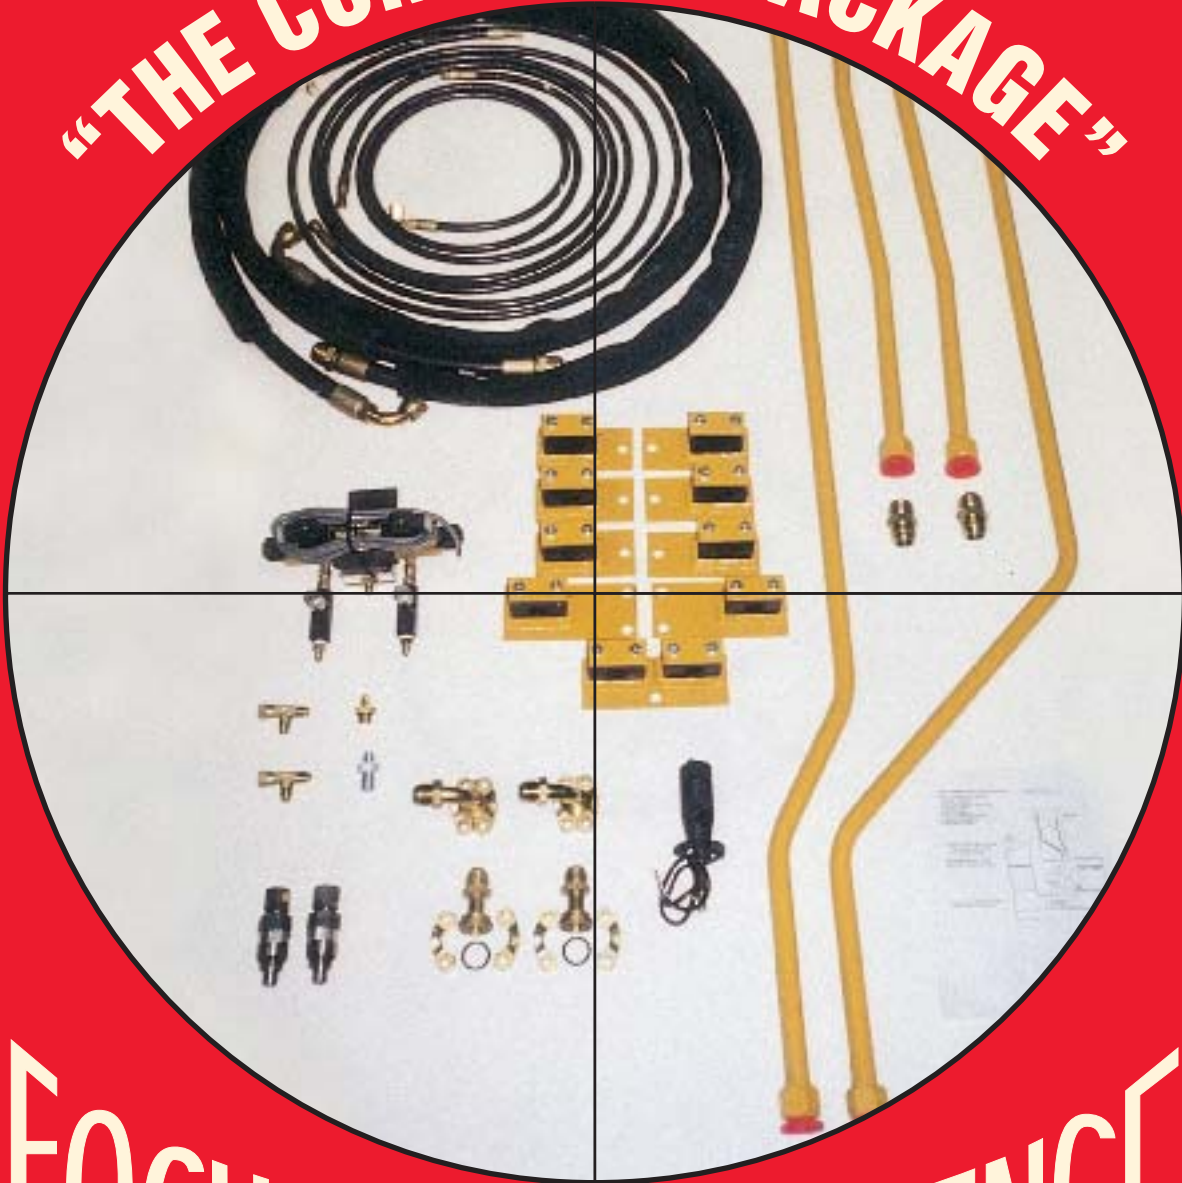

# HYDRAULIC KITS

**“THE COMPLETE PACKAGE”**

## VERSATILITY FOR YOUR EXCAVATOR

Thumbs • Hammers • Compactors • Grapples • Bucket Tilt  
Multi-Function • Custom Installation

- All hoses pre-made.
- Bolt-on tube brackets.
- Custom-bent tubing to match factory line groups.
- All components and fittings.
- Designed and tested on each make and model of excavator.
- Easy-to-follow installation instructions.
- Variety of control handles.
- Multi-function kits.
- Open/close high or low pressure.
- Rotate circuits.
- Custom installation.